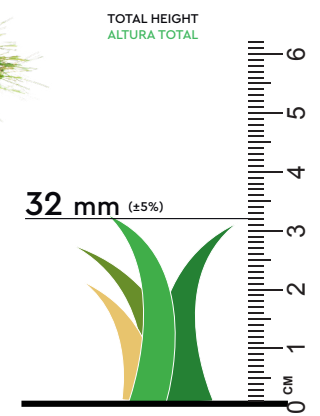

GALATEA CACTUS

COLLECTION 2022
COLECCIÓN 2022

COLOURS
COLORES

4

TECHNICAL CHARACTERISTICS / CACTERÍSTICAS TÉCNICAS

In order to constantly improve the quality of our products, Turfgrass® reserves the right to modify any of the technical characteristic

YARN / FIBRA

TYPE TIPO	MONOFILAMENT MIX MIX MONOFILAMENTOS
COMPOSITION COMPOSICIÓN	55%PE - 45%PP
DTex.	7.700 DTex (±5%)
WEIGHT PESO	1.250 gr/m² (±10%)

TUFTING

GAUGE " GALGA "	3/8 "
PILE HEIGHT ALTURA HILO	30 mm (±5%)
STITCHES 1m PUNTADAS ml	220 1m (±10%)
STITCHES m² PUNTADAS m²	23.100 m² (±10%)

PRIMARY BACKING / SOPORTE PRIMARIO

TYPE TIPO	SINGLE BACKING BACKING SIMPLE
COMPOSITION COMPOSICIÓN	POLYPROPYLENE POLIPROPILENO

FINISHING / ACABADO

COMPOSITION COMPOSICIÓN	POLYURETHANE POLIURETANO
TYPE TIPO	SCRAPER APPLICATION APLICACIÓN RASQUETA

WARRANTY / GARANTÍA

WARRANTY GARANTÍA	800 KLY

FINAL PRODUCT / PRODUCTO FINAL

TOTAL WEIGHT PESO TOTAL	1.940 gr/m² (±10%)

REMARKS / OBSERVACIONES

Infill rounded (non-angular), sieved, washed and dried silica sand. The use of any other type of infill material will invalidate the Turfgrass warranty. Maintenance necessary to keep its good original appearance.

relleno de arena de sílice redondeada, lavada y seca. El uso de otro tipo de rellenos anula la garantía Turfgrass. Mantenimiento necesario para mantener la apariencia original.