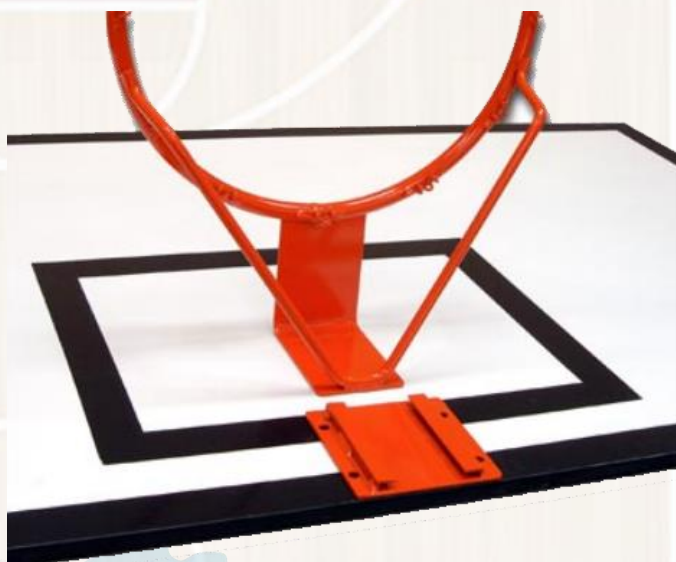

- DESCRIPTION.**

Removable steel rim for whatever type of basket hoop, no matter if it is for Basket or Minibasket.

It has 12 equidistant elements in the lower part to place the net.

The guide plate stays on the panel facilitating the assembly and the disassembly of the rim.

It is orange and has the regulatory dimensions given in the **UNE-EN 1270** Guideline.

euronix
sport

Ref.	Product	Dimensions (m)	Weight (Kg.)
ECB015	Removable rim	1 bag of 0,15x0,49x0,62	6

In order to constantly improve the quality of our products, Euronix reserves the right to modify any of the technical characteristics.